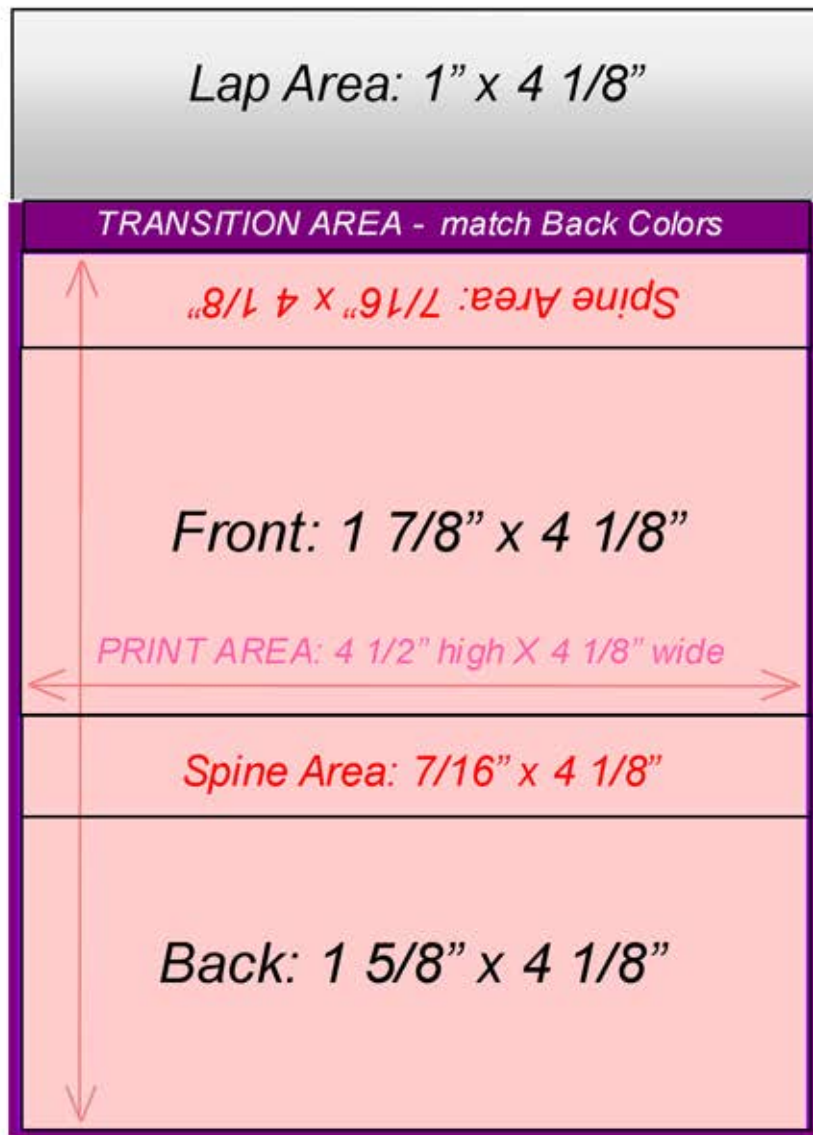

Twix Cookie Bars Template

2 oz Package with 2 Cookies

Overall wrapper dimension including bleed area is 4 1/4" wide by 6" high.

Print Area is 4 1/8" wide by 4 1/2" high.

*Bleed Area: at least 1/8" entire wrapper perimeter
as well as into the lap area.*