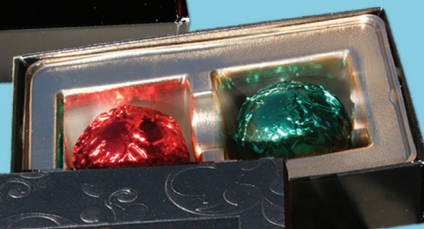

# Gourmet Truffles

Truffle Scale:

Dessert Size  
large Truffles

Artisan truffles,  
1" diameter

Caramel in white chocolate

Lemon in milk chocolate

Bite Size foiled Truffles

Black Forest

# Truffle Presentation Options

Variety Presentation Pack  
Bite Size Truffles  
Foiled & Unfoiled

Bite-Size Truffle Window 4-Pack

Artisan Truffles  
Presentation View Pack

Bite-Size Truffle  
2-Pack  
with Slide Lid