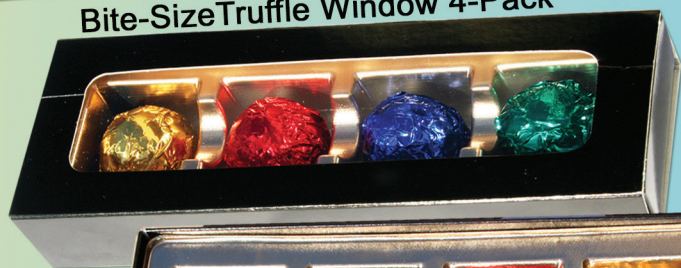

# Truffle Presentation Options

Variety Presentation Pack  
Bite Size Truffles  
Foiled & Unfoiled

Bite-Size Truffle Window 4-Pack

Artisan Truffles  
Presentation View Pack

Bite-Size Truffle  
2-Pack  
with Slide Lid

Truffle Twin Pack  
in customized Folding Box

XL Truffle Four-Pack  
in customized Gold  
Presentation Box