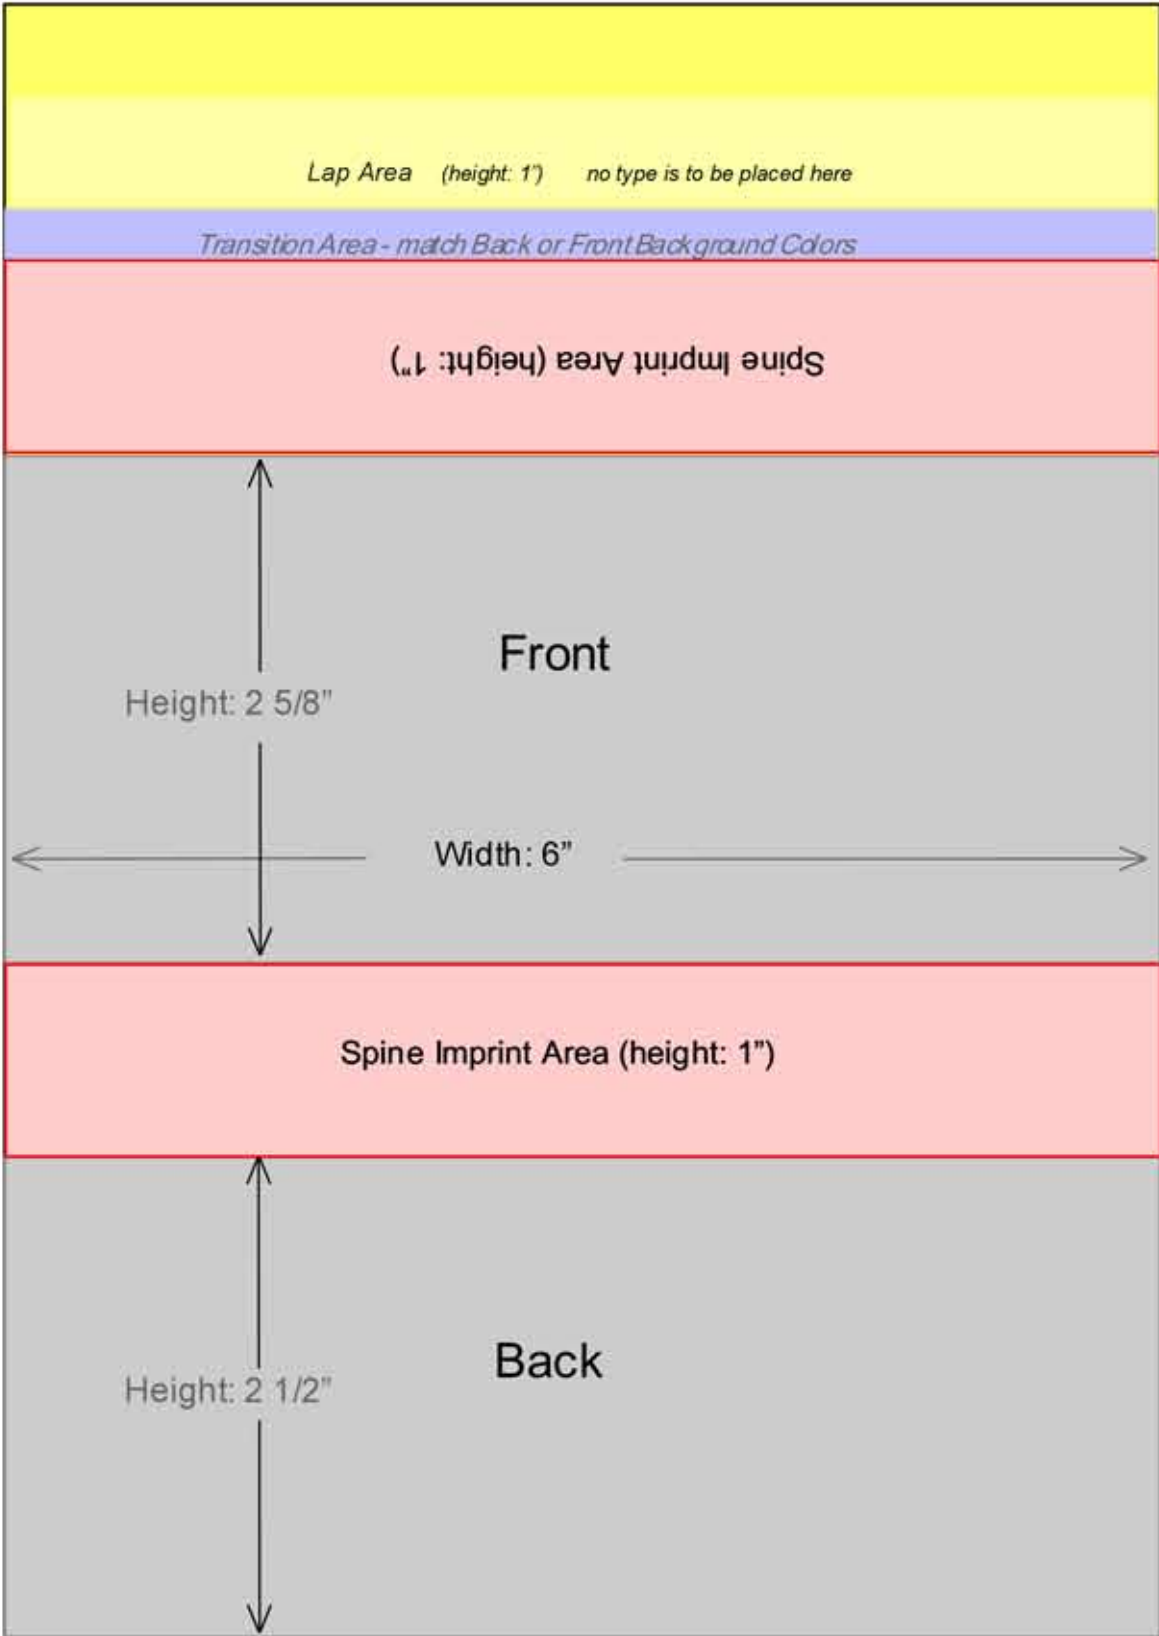

Theater Box Size Milk Dud Template

Overall Wrapper Size: 6" x 8.5" (with lap area)

Theater Box Size Hot Tamales Template

5 ounces

Overall Wrapper Size: 5 3/4" x 9" (with lap area)