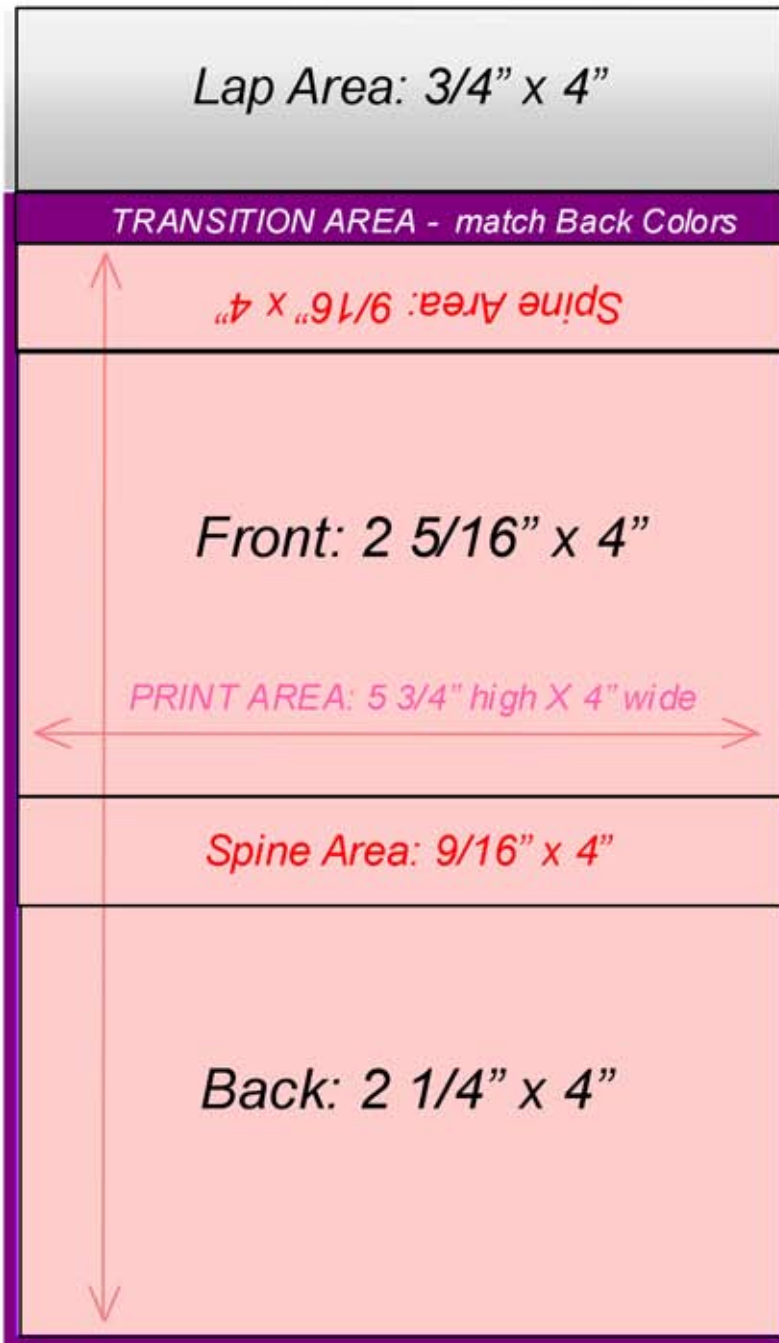

Reese's Peanut Butter Cups Bar Template 1.5 oz

Two Peanut Butter Cups per Package

Overall wrapper dimension including bleed area is 4 1/8" wide by 7" high.

Print Area is 4" wide by 5 3/4" high.

Bleed Area: at least 1/8" entire wrapper perimeter
as well as into the lap area.