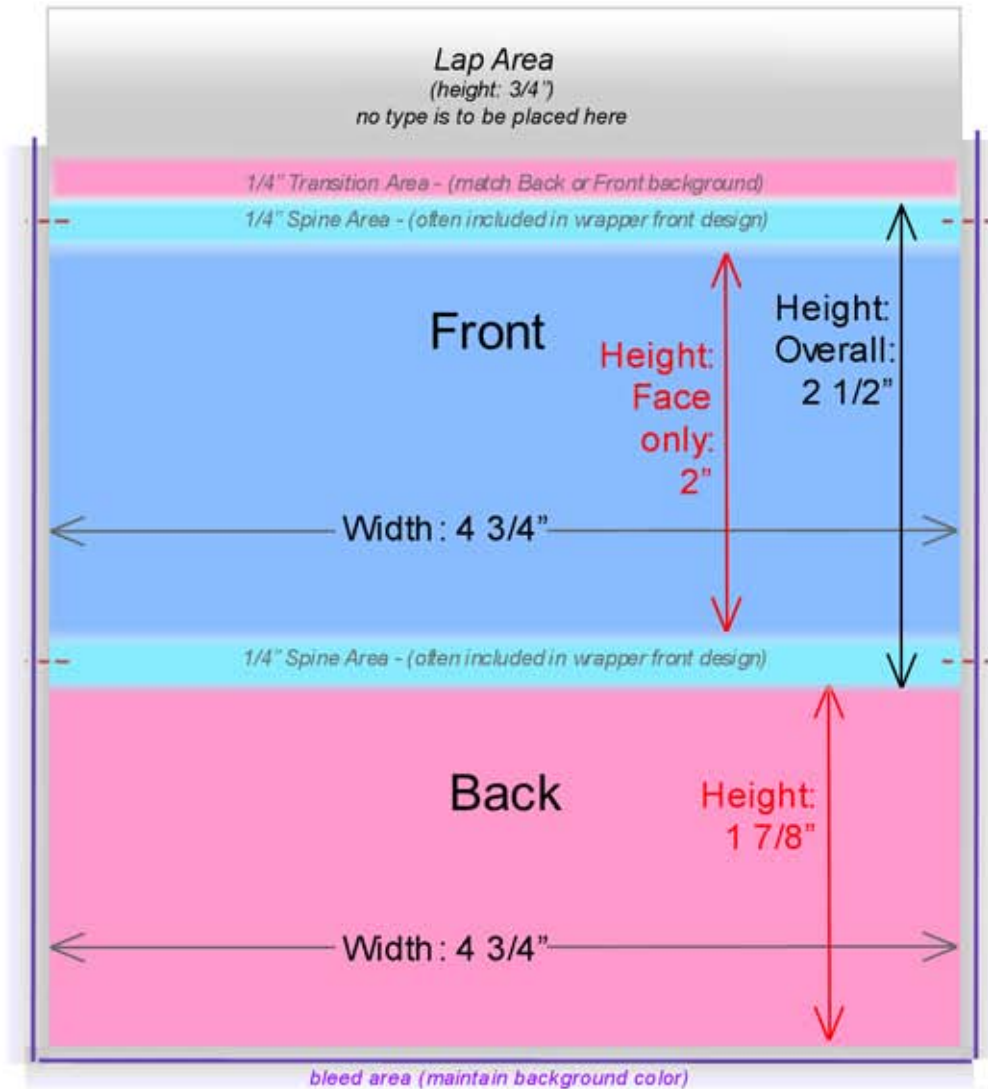

2.3 oz Powerbar Template

Overall Wrapper Size: 4.75" x 5.4" (with lap area)

Fits most Powerbars of the type
Performance Energy (Step I)
in the flavors: Peanut Butter, Cookies and
Creme, Chocolate, Peanut Butter Chocolate,
Vanilla Crisp and many more.
Please check for availability.