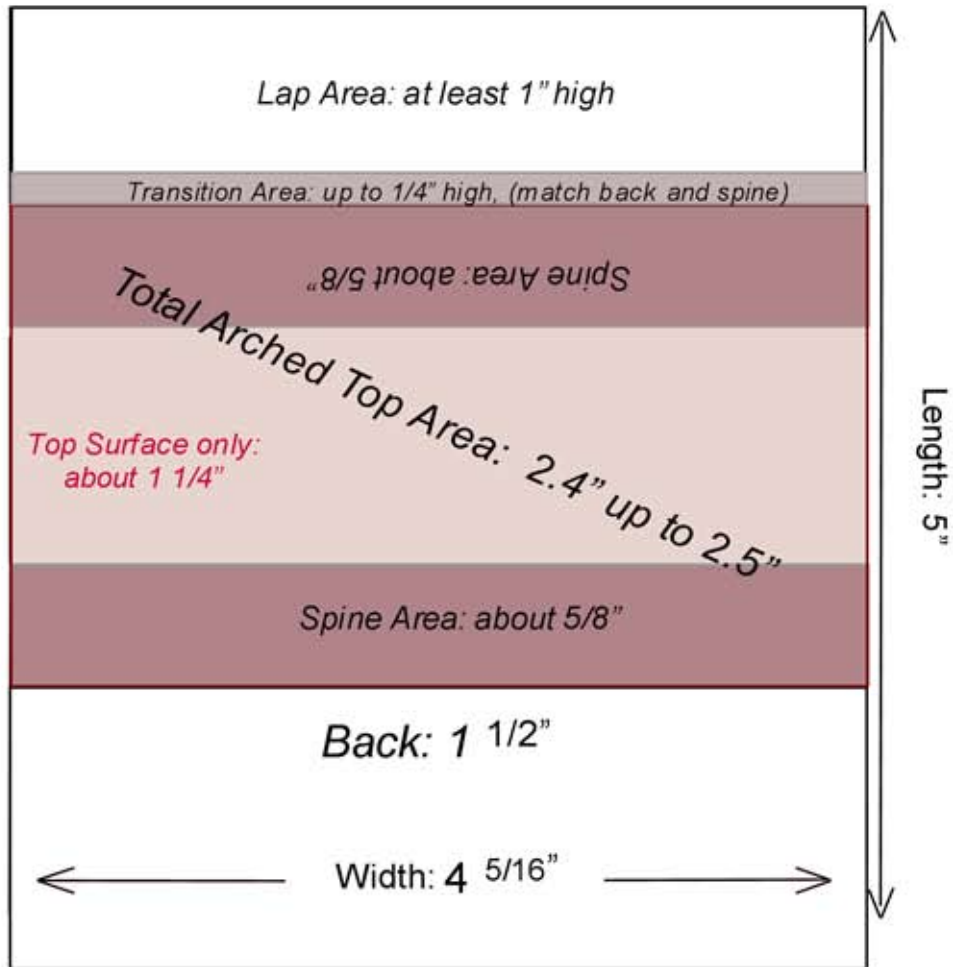

# Payday Bar

1.85 oz.

Overall wrapper dimension is 4.3" wide by 5" high

*Please note that due to Pay Day's contents of Peanuts and Caramel, the exact measurements of the template will have slight variations.*