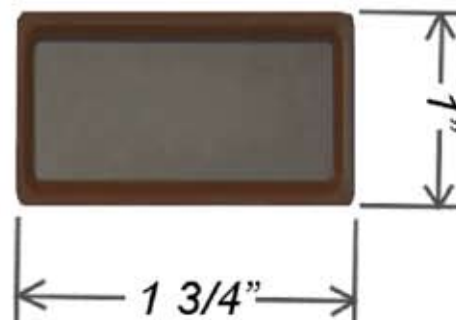

# Wrapper Template (for Hershey Miniatures)

Overall wrapper dimension is 1.5 by 2.625 inches.

## Dimensions of Miniature Chocolate:

Assorted Hershey Miniature Wrappers cover a variety of 0.25 ounce mini bars. They are designed to fit Hershey Milk, Hershey Dark, Mr. Goodbar and Krackel.