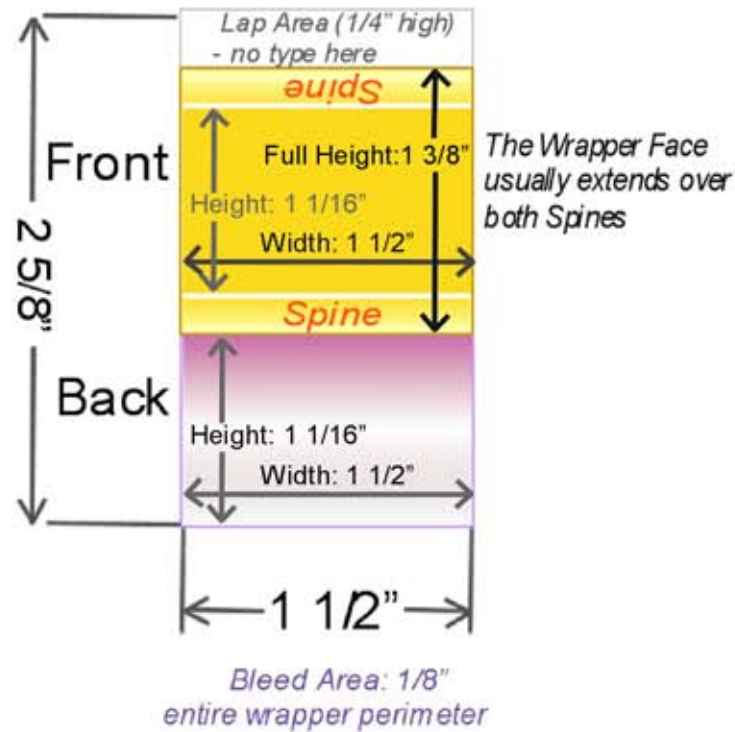

# Wrapper Template (for Hershey Miniatures)

Overall wrapper dimension is 1.5 by 2.625 inches.

## Dimensions of Miniature Chocolate:

Assorted Hershey Miniature Wrappers cover a variety of 0.25 ounce mini bars. They are designed to fit Hershey Milk, Hershey Dark, Mr. Goodbar and Krackel.