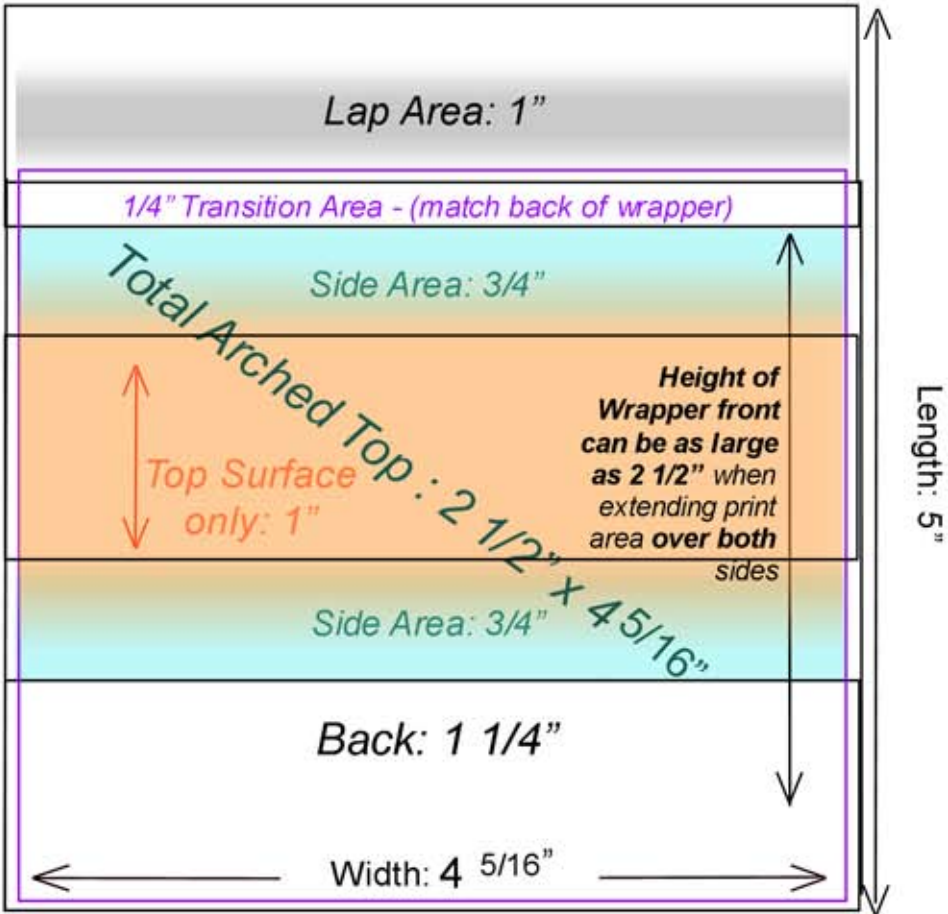

Kind Fruit & Nut Bar

1.4 oz.

Overall wrapper dimension is 4.3" wide by 5" high

Bleed Area: 1/8" entire wrapper perimeter as well as into the lap area.