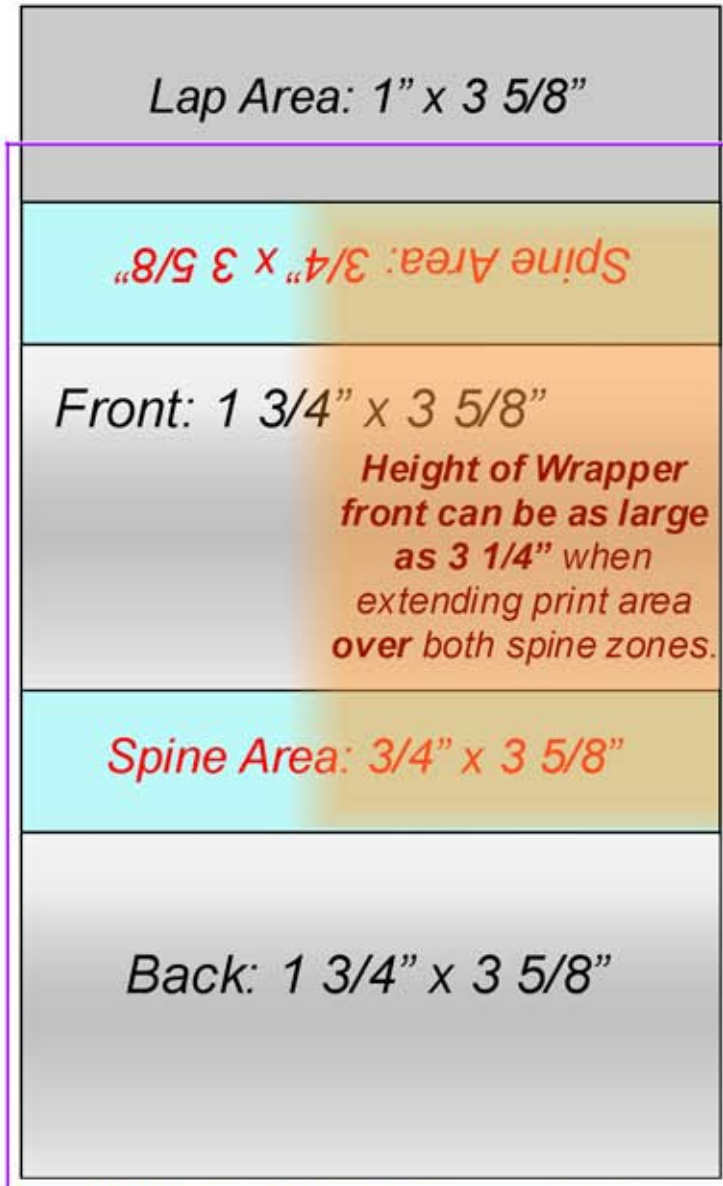

Granola Template - 1.5 oz bar

Overall wrapper dimension is $3 \frac{5}{8}$ " wide by 6 " high.

Bleed Area: 1/8" entire wrapper perimeter as well as into the lap area.