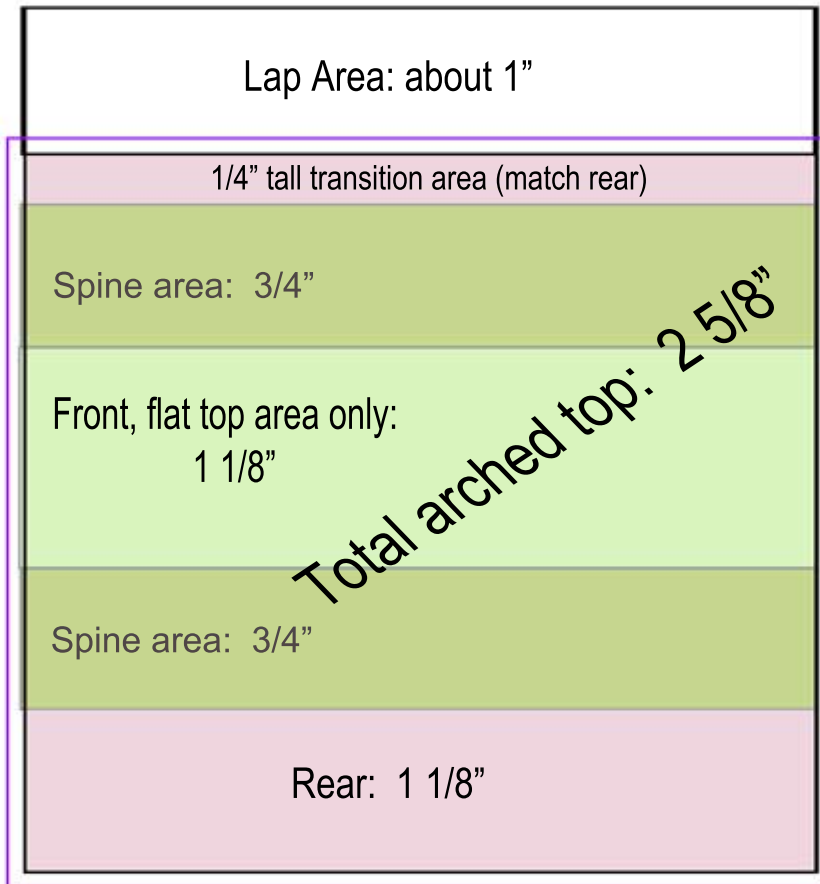

# 100 Grand Bar

Net Weight: 1.5 oz

Approximate overall wrapper dimension is  
4 1/2" height by 4 1/8" width

*Bleed Area: 1/8" entire wrapper perimeter  
as well as into the lap area.*