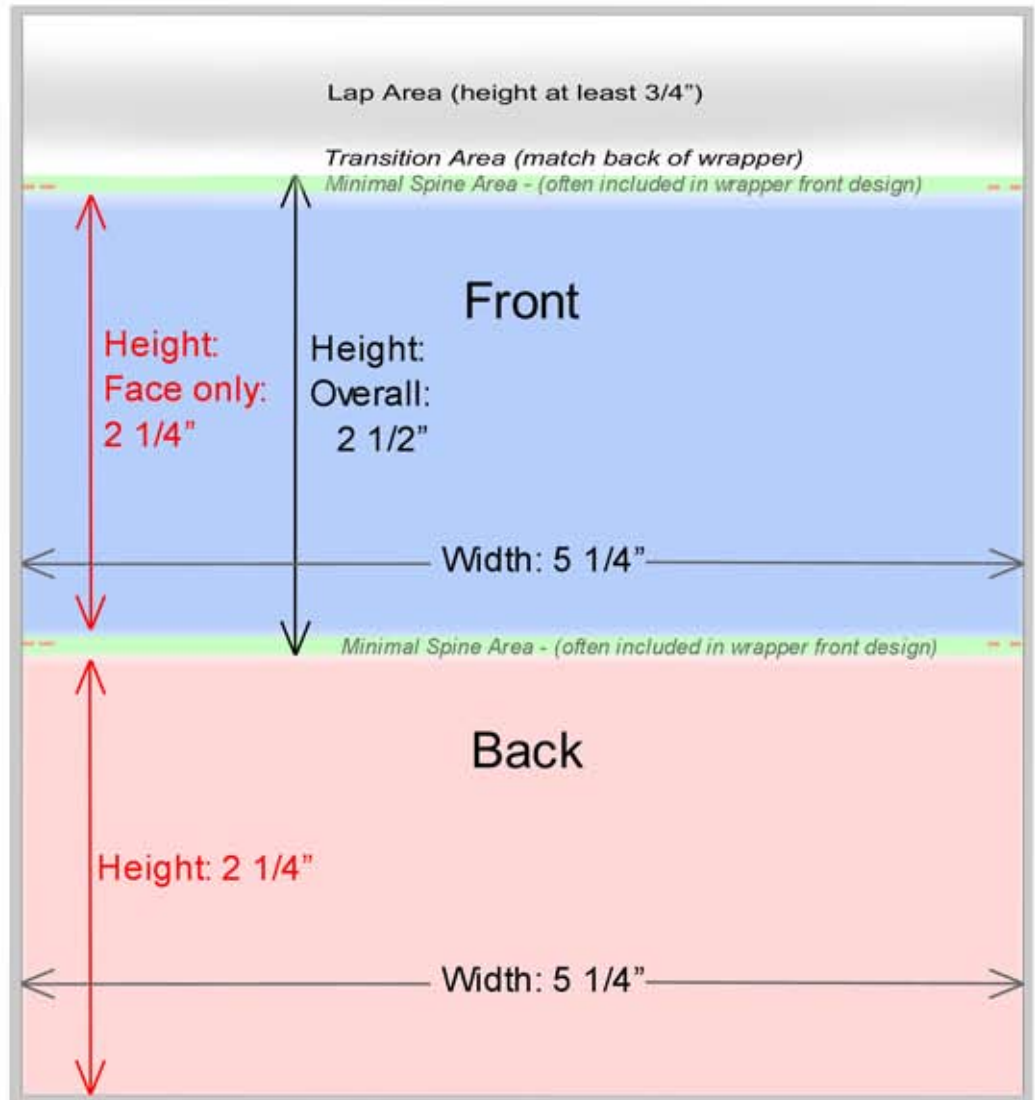

Design Template: FSCB

**Hershey and
Nestle** Chocolate Bars
1.55 oz

Overall wrapper
dimension: 5.6" high
by 5.25" wide

Design Template: FSCB/

Masterfoods
(Snickers,
Milky Way)
1.86 oz

Approximate
Overall Wrapper Dimension:
3 1/2" by 5"