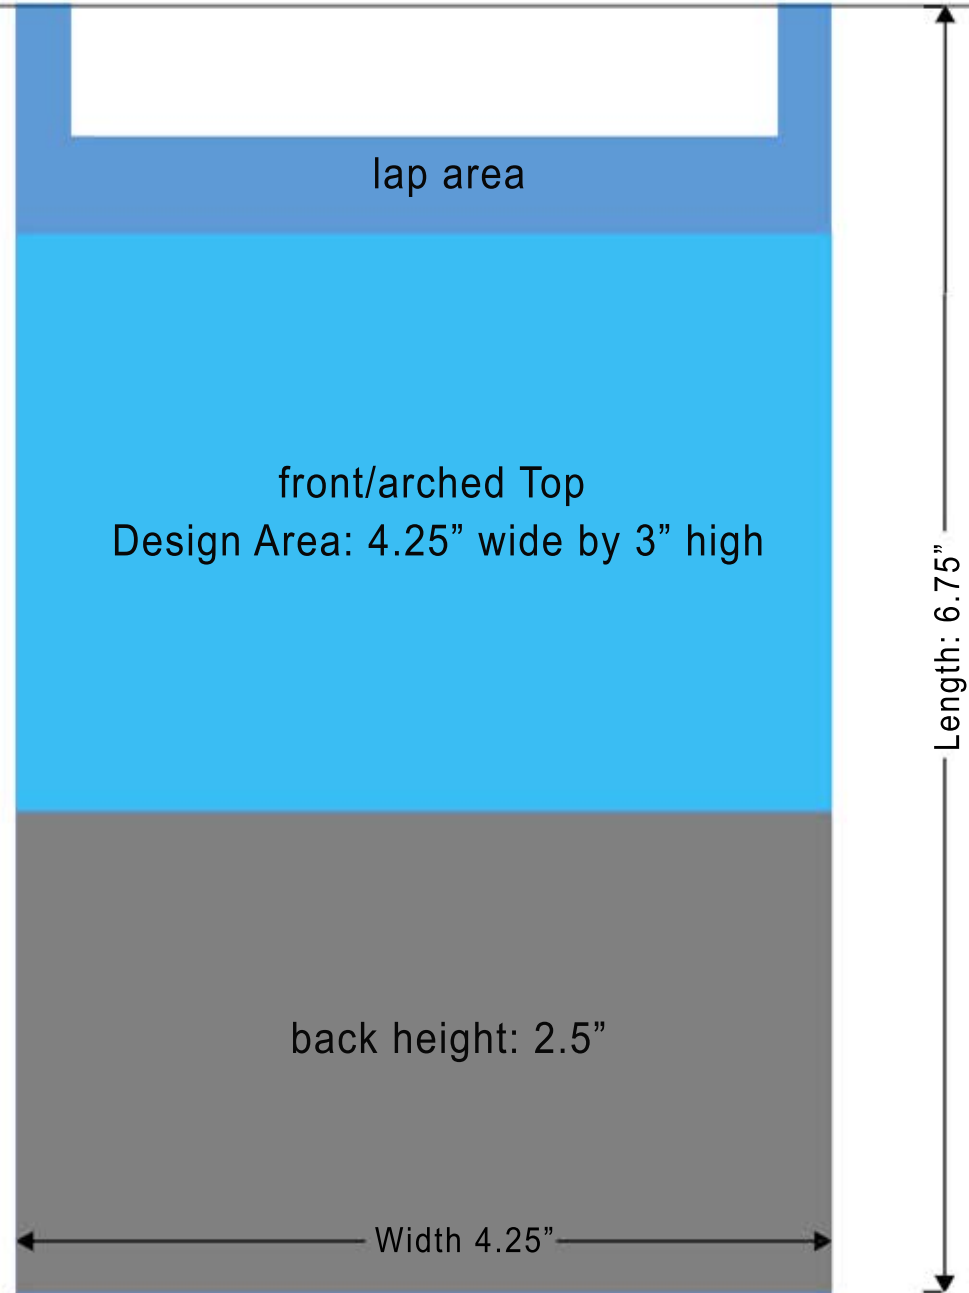

# Clif Bar

**Overall Width: 4.25", total Length of Wrapper: 6.75"**  
For full-bleed graphics please extend your design by 1/8" on each side.