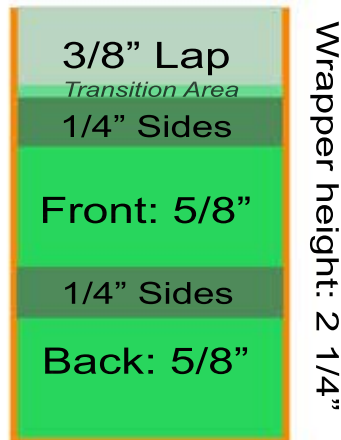

Andes Mints

a.k.a.: *Creme de Menthe Thins*

Net Weight: 1/8 oz

Overall Wrapper Size: 1.38" wide by 2.25" high

add 1/8" bleed area entire perimeter

Wrapper width: 1 3/8"