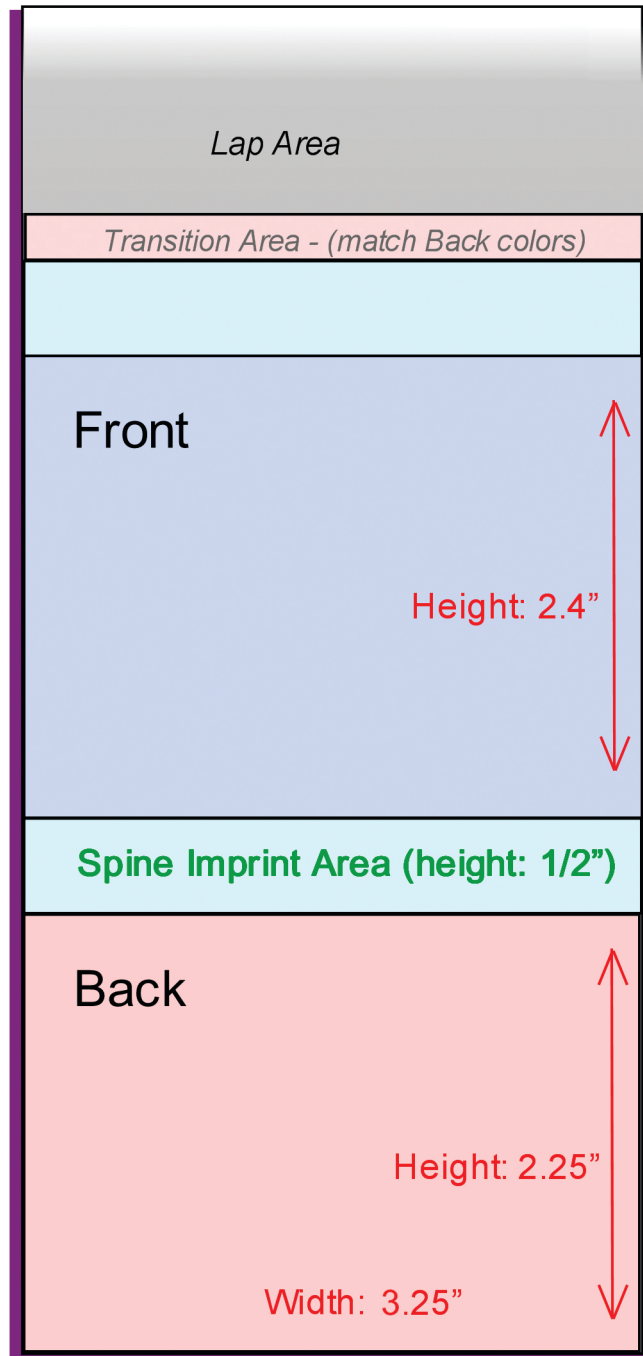

1.5 oz KitKat Template

Overall Wrapper Size: 7" x 3.25" (with lap area)

Bleed Area: at least 1/8" entire wrapper perimeter as well as into the lap area.